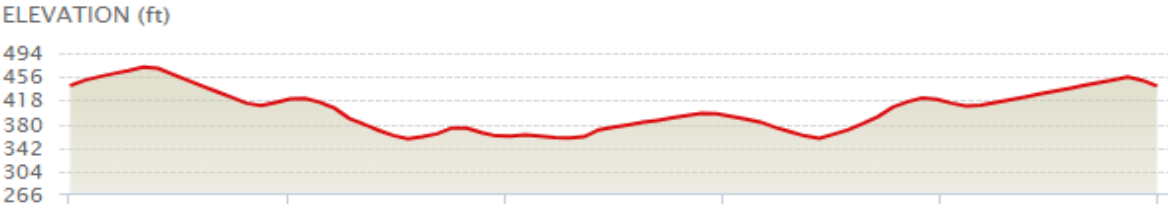

Kenya Connect 5k Course

START ELEVATION - 442 FT MAX ELEVATION-474 FT GAIN- 163 FT