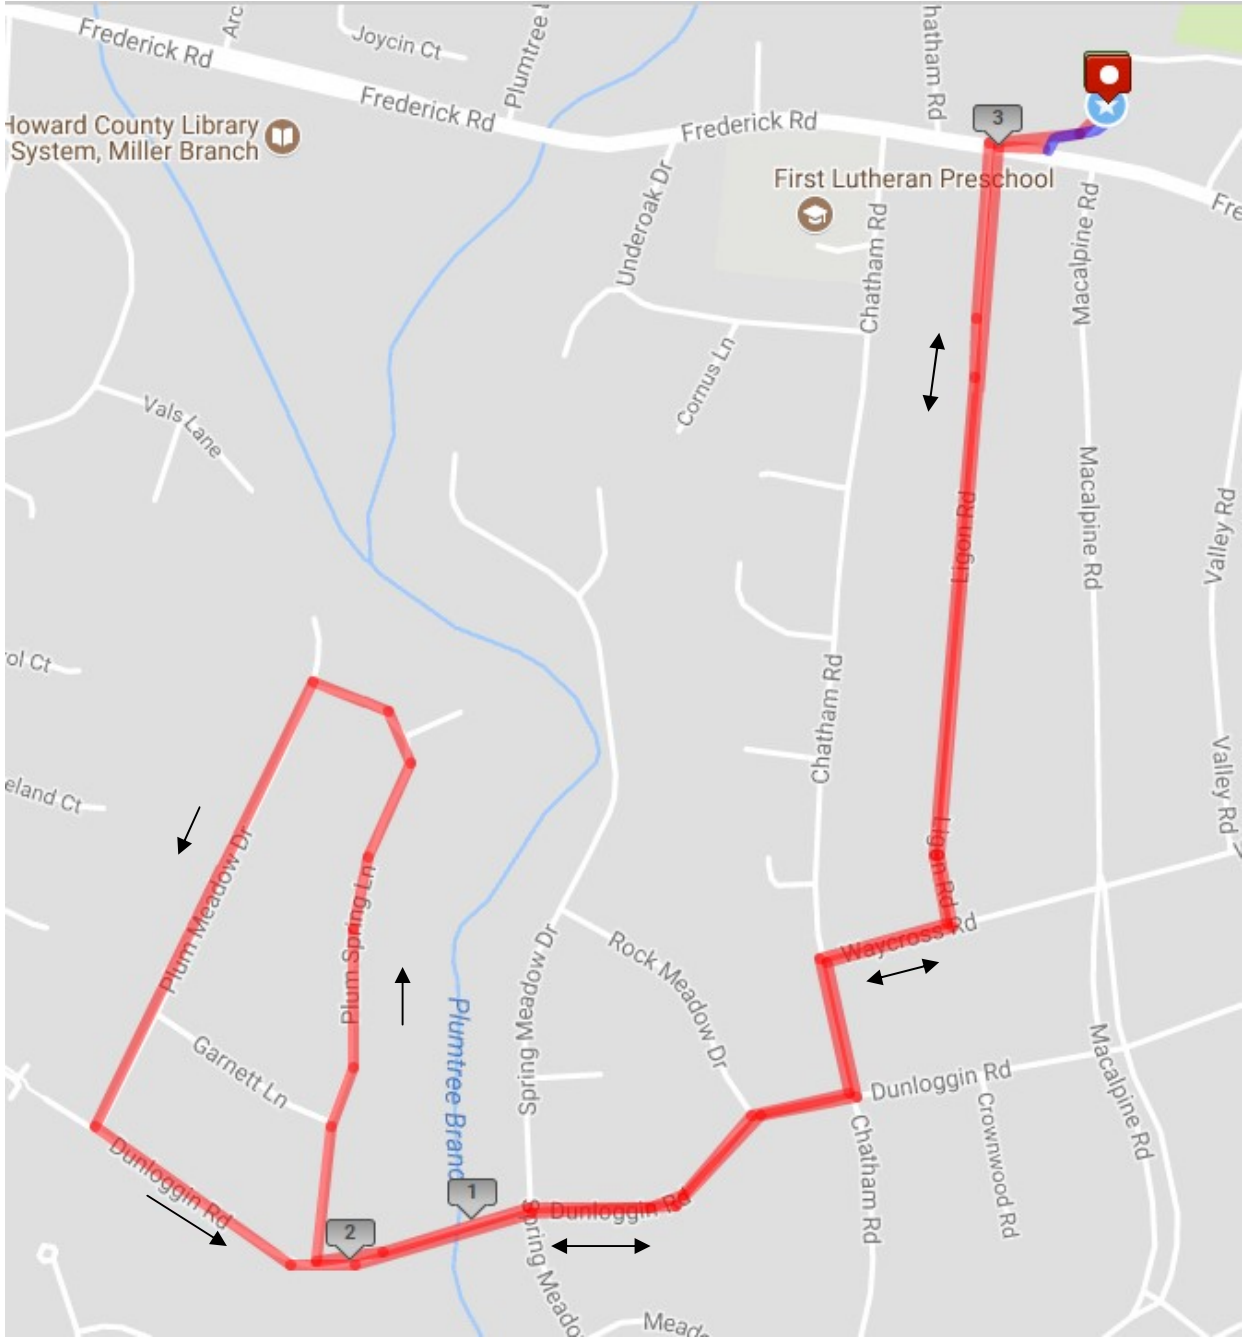

Kenya Connect 5k Course 2020

START ELEVATION - 442 FT MAX ELEVATION-474 FT GAIN- 163 FT