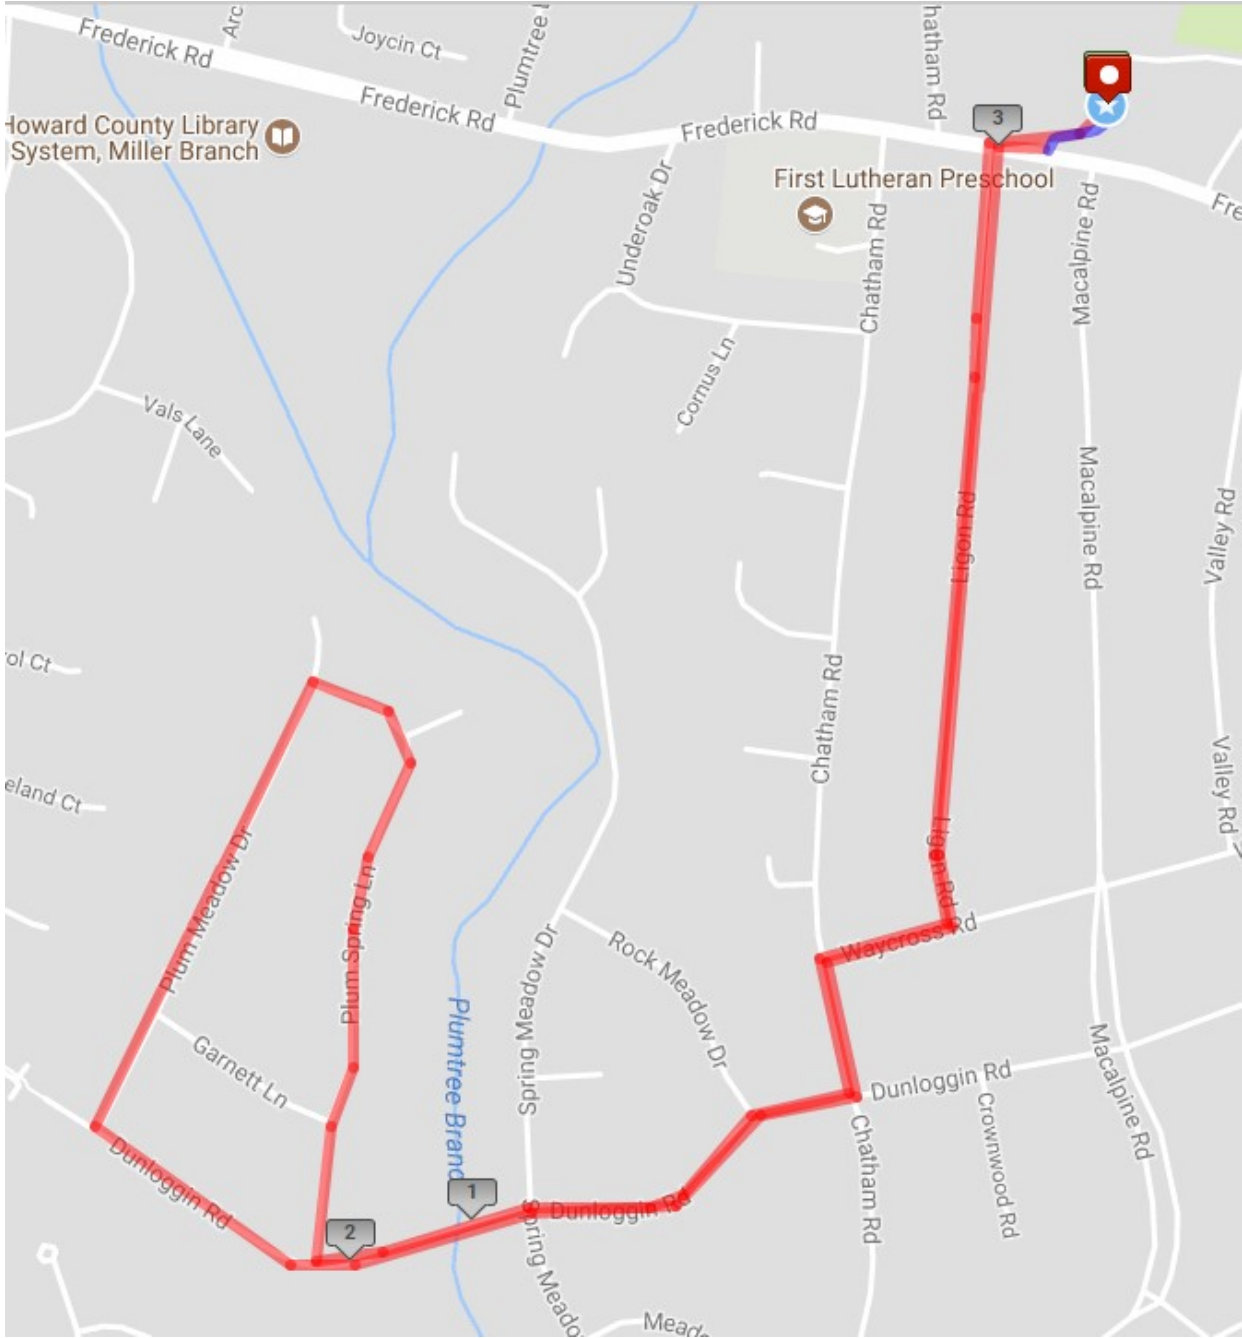

# Kenya Connect 5k Course 2018

**START ELEVATION - 442 FT    MAX ELEVATION-474 FT    GAIN- 163 FT**